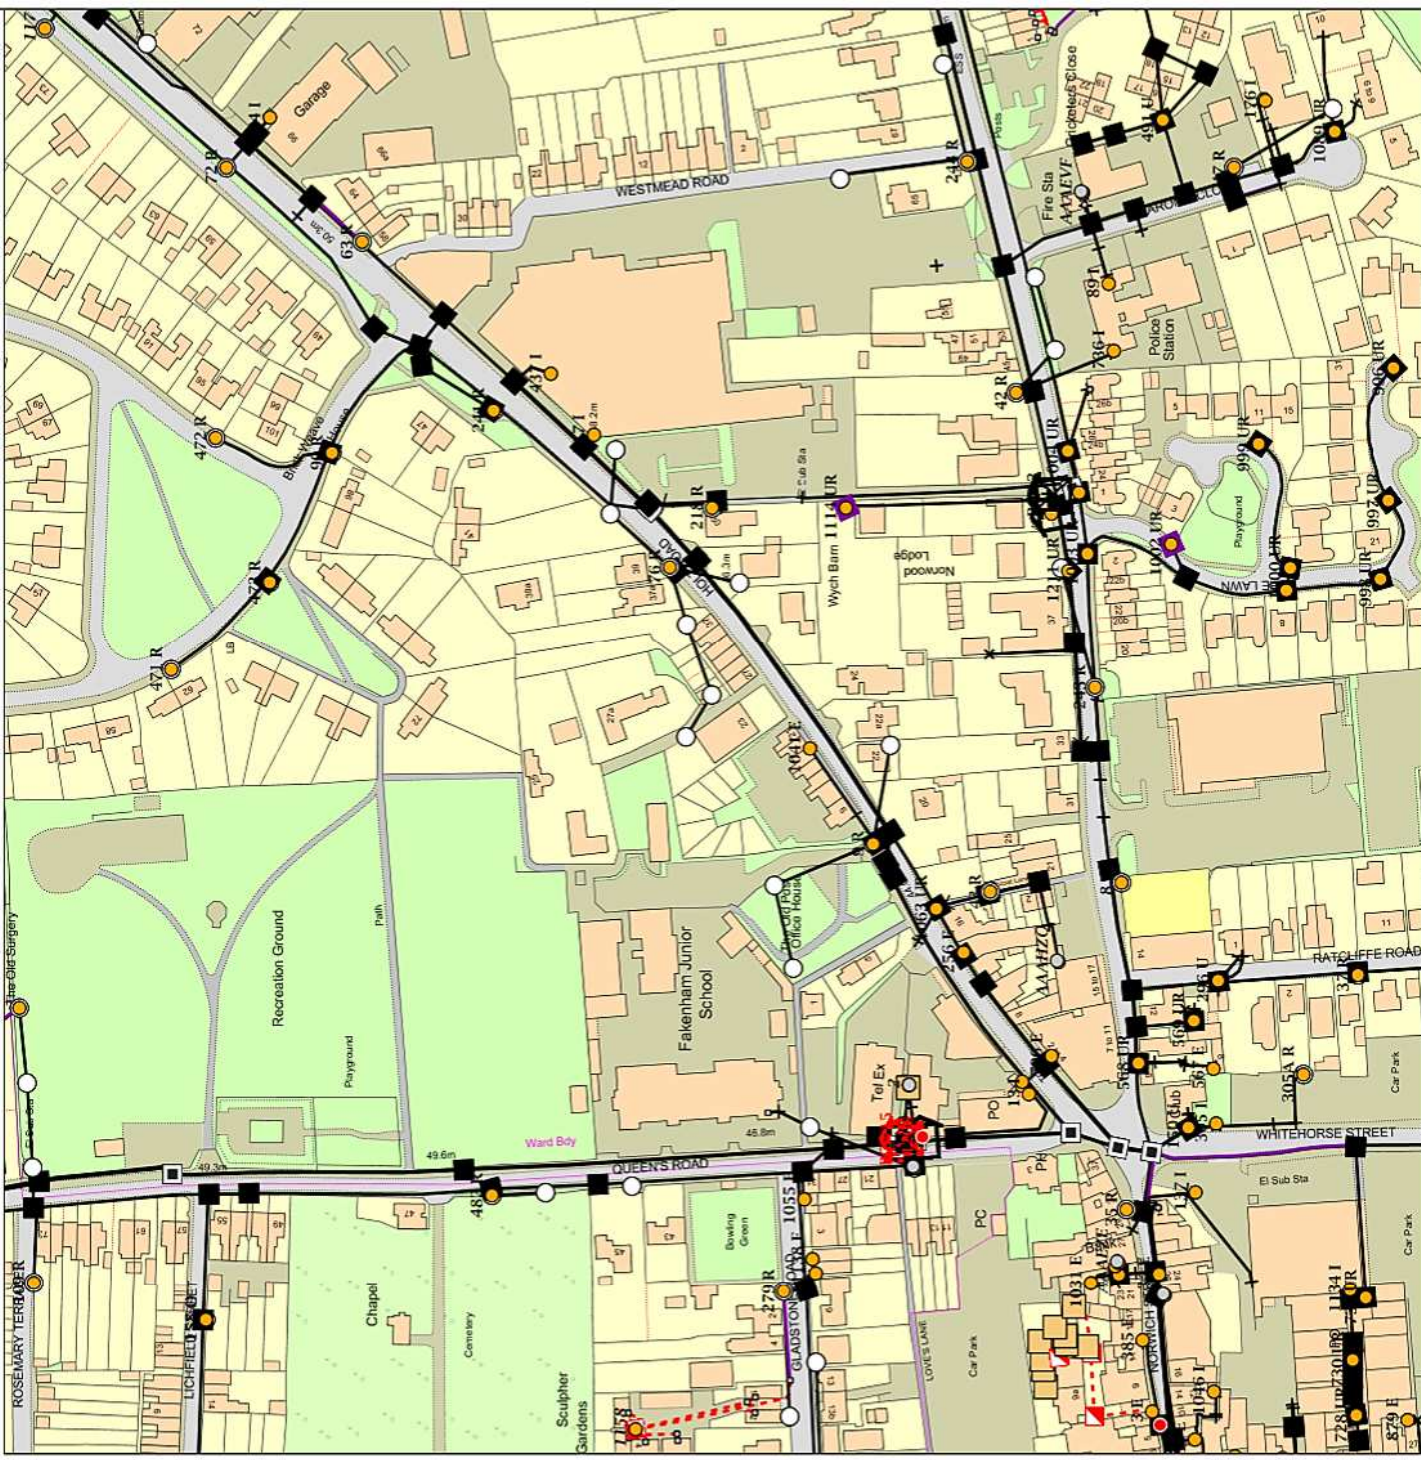

Maps by email Plant Information Reply

IMPORTANT WARNING

Information regarding the location of BT apparatus is given for your assistance and is intended for general guidance only. No guarantee is given of its accuracy. It should not be relied upon in the event of excavations or other works being made near to BT apparatus which may exist at various depths and may deviate from the marked route.

Reproduced from the Ordnance Survey map by BT by permission of Ordnance Survey on behalf of the Controller of Her Majesty's Stationary Office
 (C) Crown Copyright British Telecommunications plc 100028040