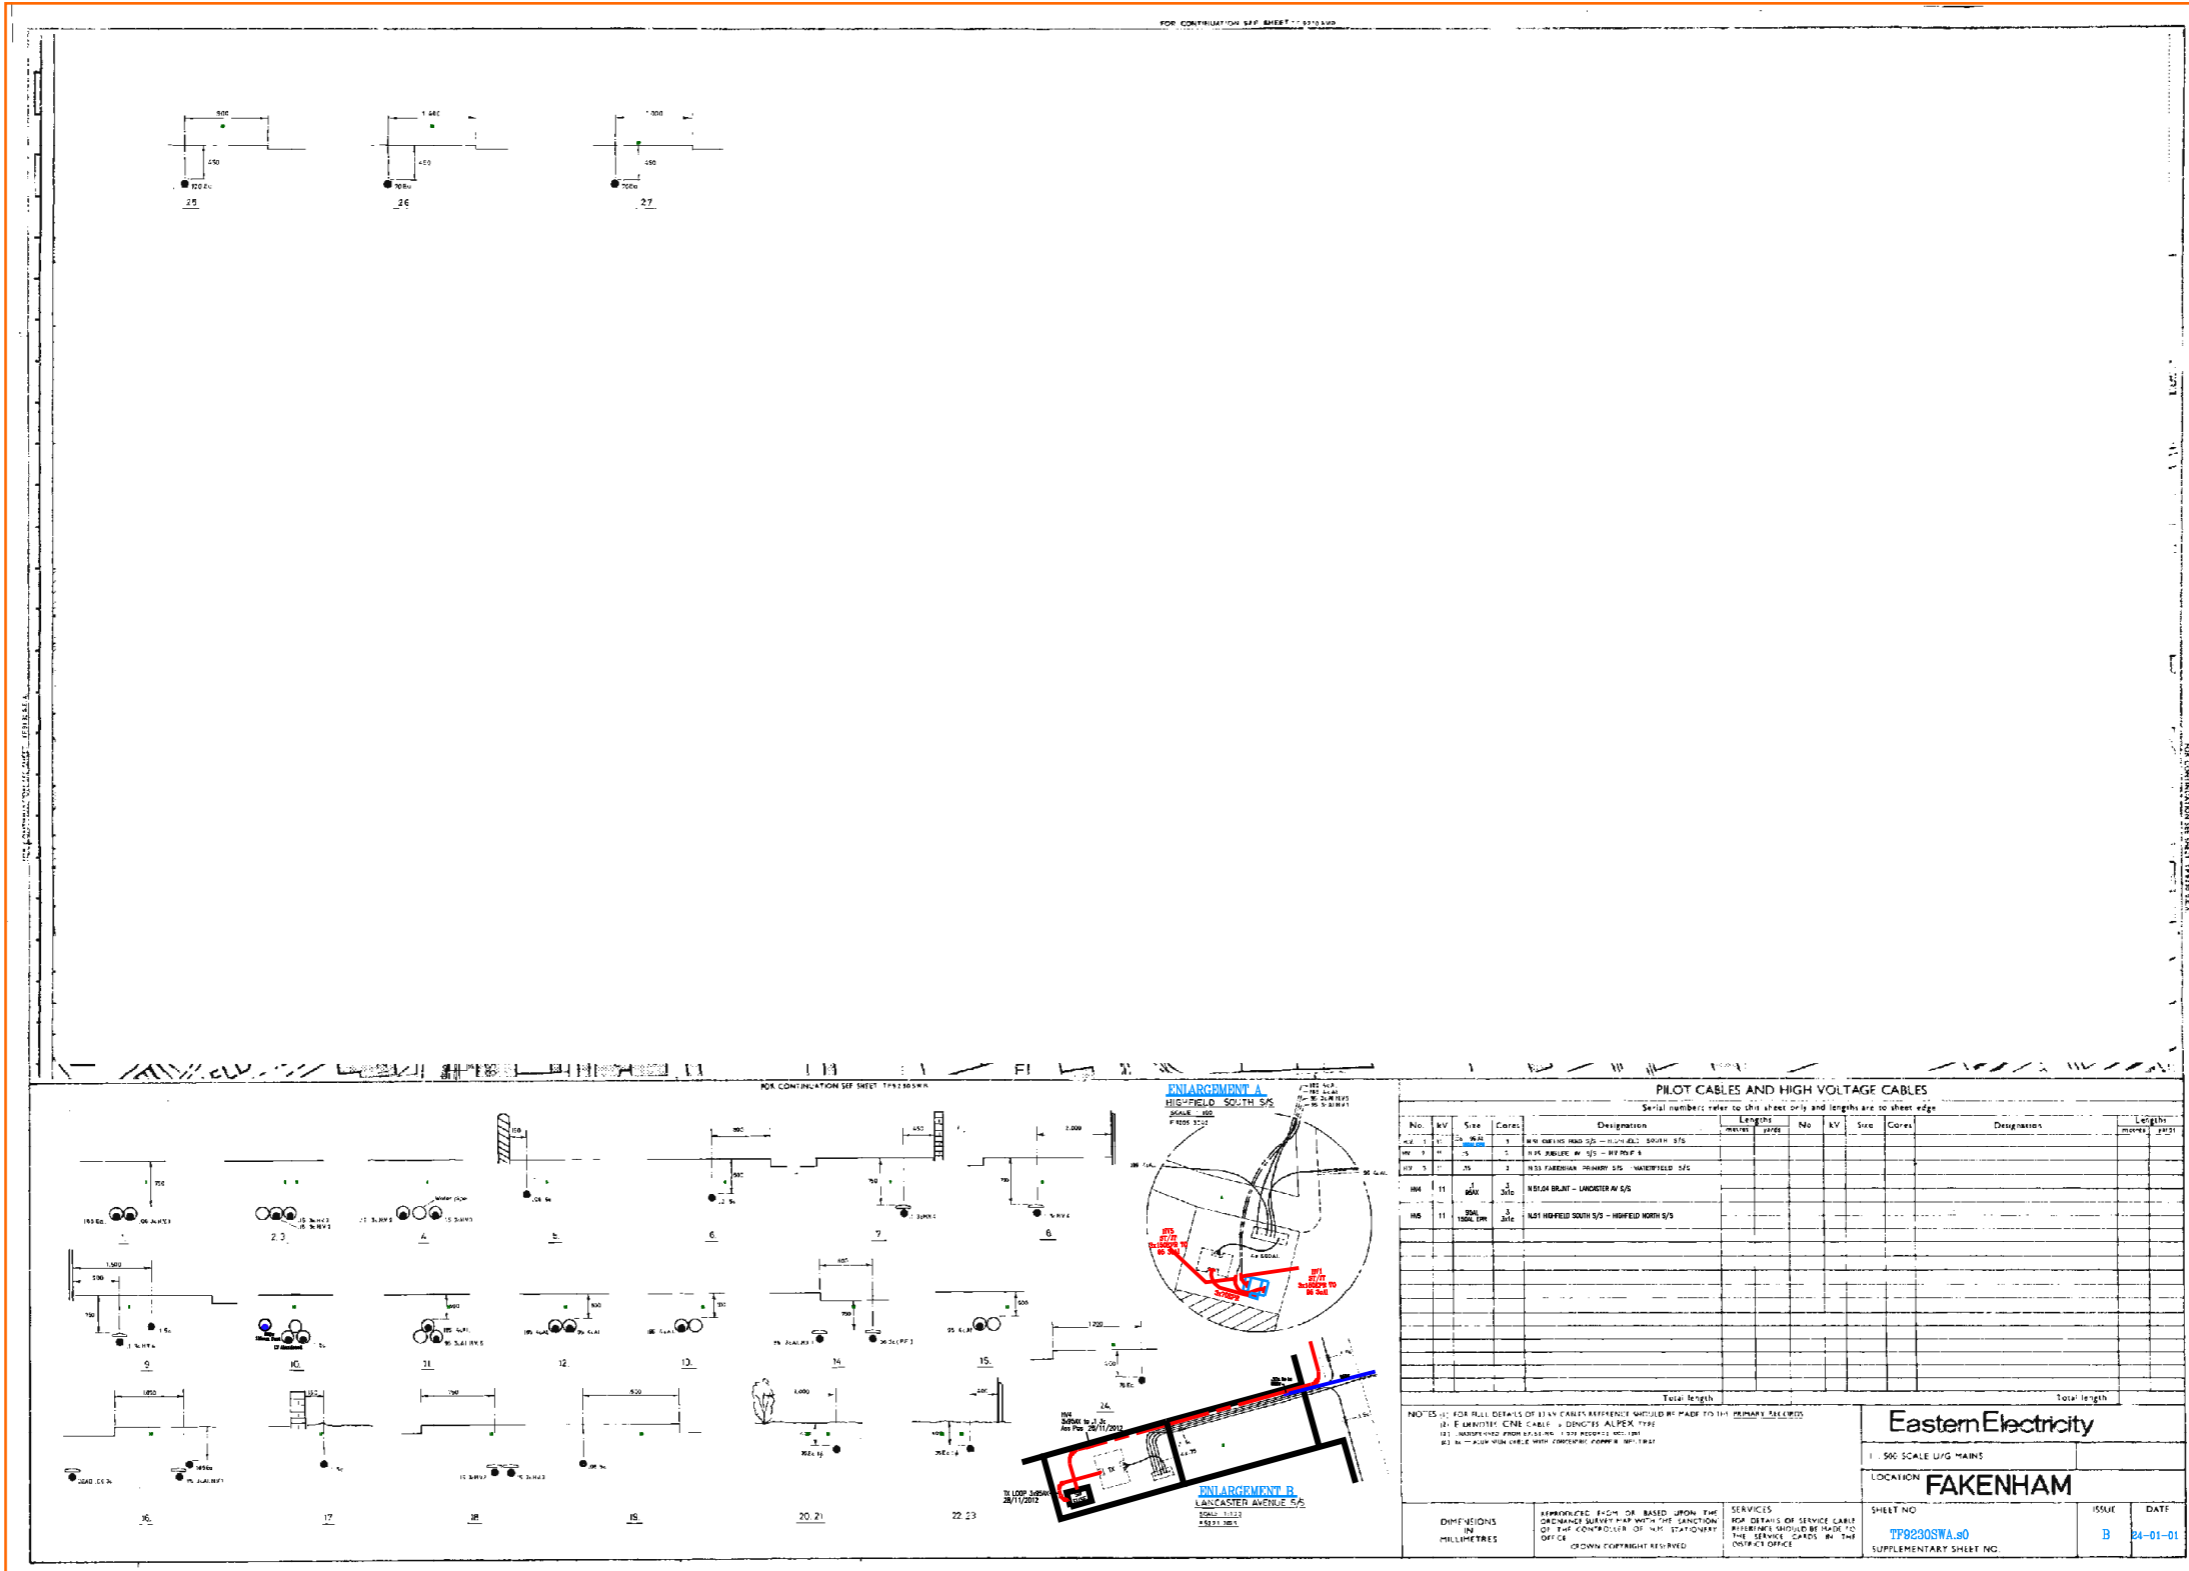

SO

TF9230SWA 1:500 LV

Plotted By: Sam Waters
Plotted On 12/10/2016

2016/2235070
TF9230SWA